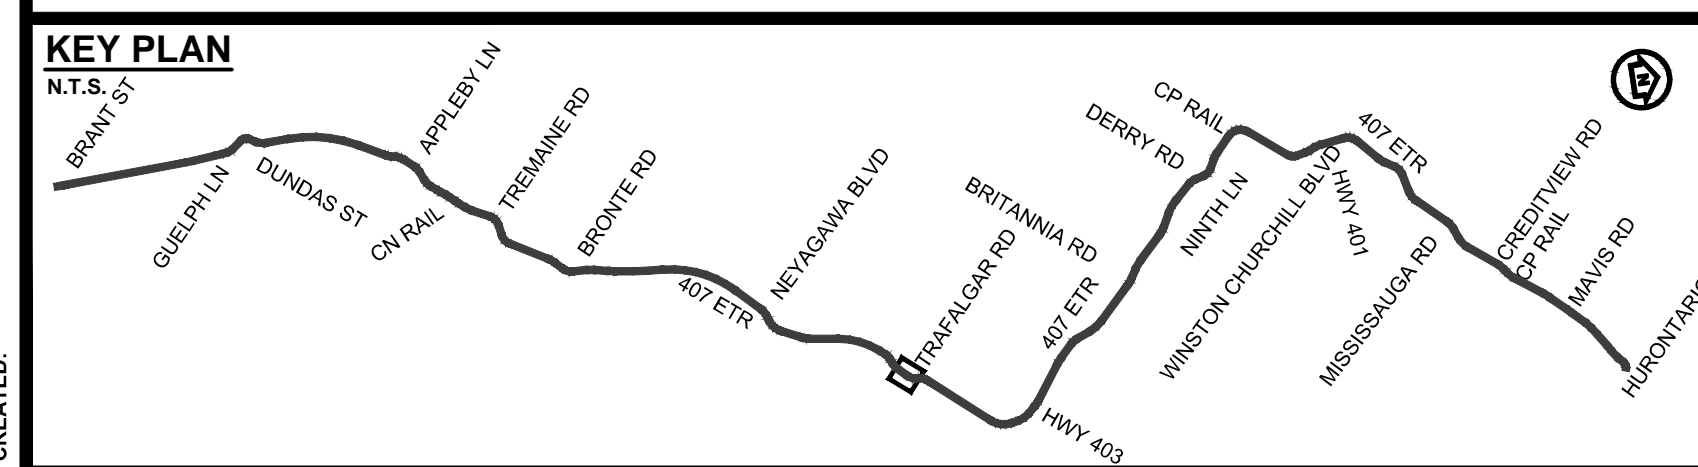

DRAWING NAME: J:\TOR\16234-ON-MTO 407 TRANSITWAY WC TO BRANTTIS General\03 - Drawings\8 - Property\Plates\407 TW4-Plate 34.dwg
 CREATED: Jul 22, 2020 10:53am
 MODIFIED:

407 TRANSITWAY
 WEST OF BRANT STREET TO WEST OF HURONTARIO STREET
 G.W.P. 16-20003, CA 2016-E-0038
 PROPERTY PLAN
 STA. 32+580 TO STA. 33+200

PLATE
34
 DATE
 11/20/2019