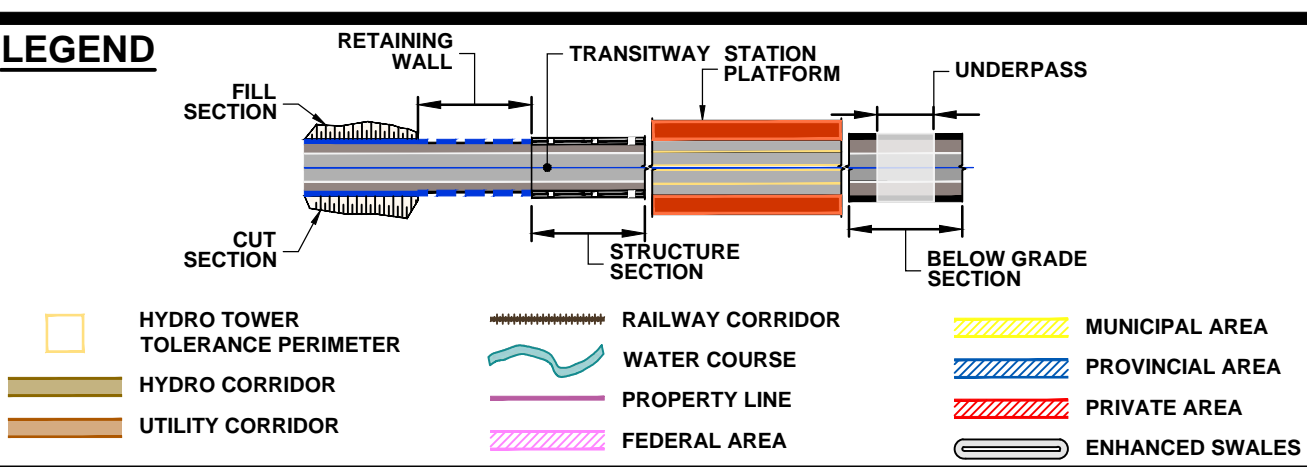

DRAWING NAME: J:\TOR\16234-ON-MTO 407 TRANSITWAY WC TO BRANTTIS General\03 - Drawings\8 - Property\Plates\407 TW4-Plate 34.dwg
 CREATED: Jul 22, 2020 10:53am
 MODIFIED:

407 TRANSITWAY
 WEST OF BRANT STREET TO WEST OF HURONTARIO STREET
 G.W.P. 16-20003, CA 2016-E-0038
 PROPERTY PLAN
 STA. 32+580 TO STA. 33+200

PLATE
34
 DATE
 11/20/2019